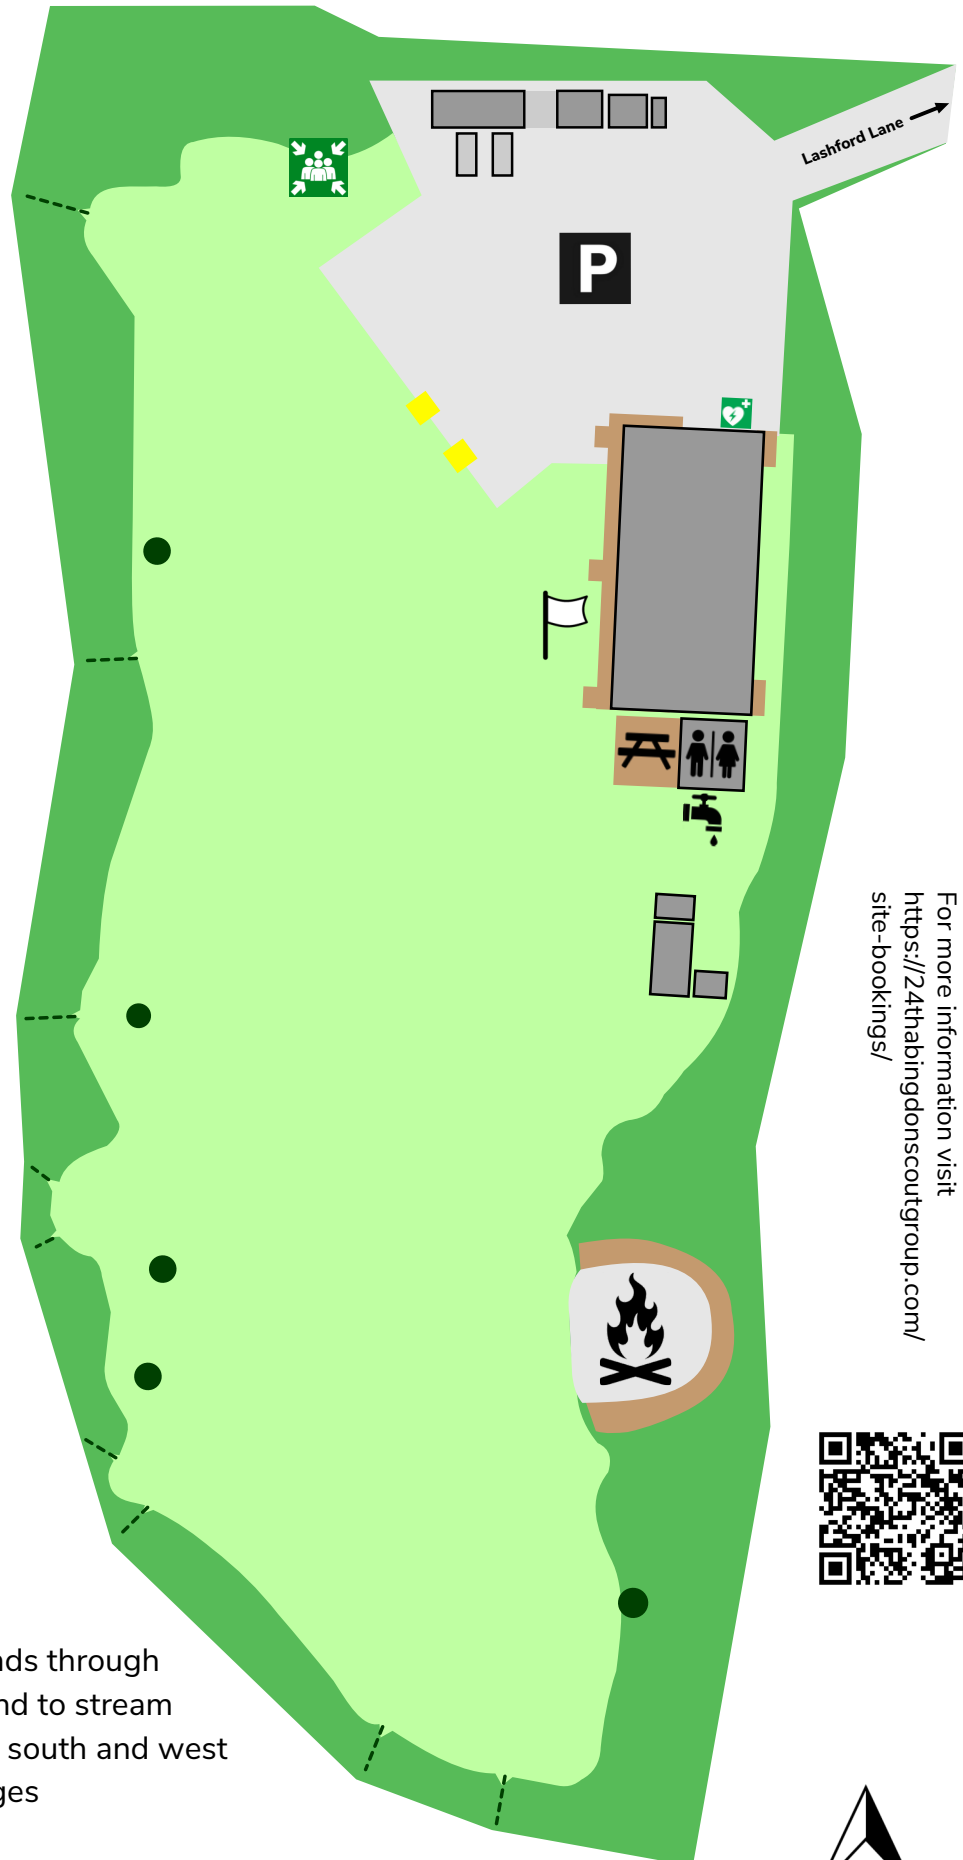

24th Abingdon (Dry Sandford) Scout Group

Lashford Lane, Dry Sandford, Abingdon
OX13 6DY

OS Grid Ref (gate)

SP 468 010

Entrance is between numbers
38 and 40 Lashford Lane

Map key

- Grass
- Woods
- Stream
- Decking
- Gravel
- Building
- Tree
- Path
- Toilets/showers
- Sinks
- Flag pole
- Campfire
- Car park
- AED (Defibrillator)
- Assembly point

For more information visit
[https://24thabingdonscoutgroup.com/
site-bookings/](https://24thabingdonscoutgroup.com/site-bookings/)

Large camping field
(approximately
30m x 80m) – includes
use of toilet block with
showers, outdoor washing
up facilities, camp fire
circle with tiered seating,
flagpole and woodland
with stream
(outdoor cooking/BBQs
are welcome)

Site extends through
woodland to stream
along south and west
edges

10m